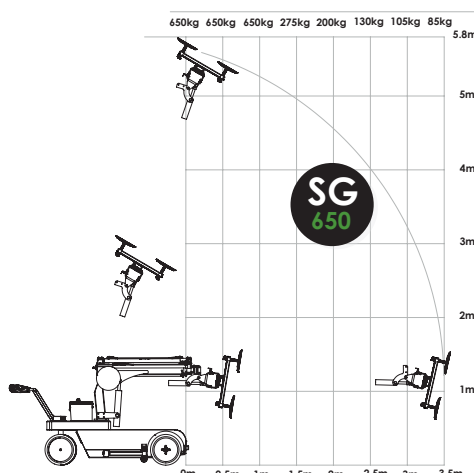

THE AMAZING GLAZING ROBOT

- The best danish product for craftsmen and industry... 

SG
450

SG
650

SG
1200

SG Lift

SG Lift is the only glas robot on the market which can lift up to 5.8 mtr. and extend 3.5 - 4.5 mtr. in front of the wheels.

www.smart-group.dk

Smart Group ApS
Hedelund 22, Glyngøre
DK-7870 Roslev

T: +45 38 42 44 24
M: +45 53 60 23 90

E: je@smart-group.dk
www.smart-group.dk

SmartGroup

Why to choose the SG GLAZING ROBOT:

- Lifting height **5.8 mtr.**
- Extension in front of the wheels **3.5 - 4.5 mtr.** with more lifting capacity.
- Width, between **650 - 690 mm.**
- Potentiometer for regulating working speed.
- Wireless remote for all machines.
- Power assist steering on the SG 1200.
- Powerful front wheel drive.
- Very service friendly - remove the cover and you have access to everything - all machines using the same spare parts.
- All machines made for coarse terrain. Running outdoor as well as indoor.
- Nonwelded for a better environment.