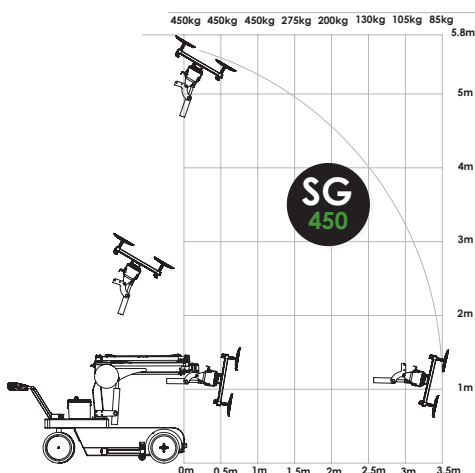

THE AMAZING GLAZING ROBOT

- The best danish product for craftsmen and industry... 

SG
450

SG
650

SG
1200

SG Lift

SG Lift is the only glas robot on the market which can lift up to 5.8 mtr. and extend 3.5 - 4.5 mtr. in front of the wheels.

www.smart-group.dk

Smart Group ApS
Hedelund 22, Glyngøre
DK-7870 Roslev

T: +45 38 42 44 24
M: +45 53 60 23 90

E: je@smart-group.dk
www.smart-group.dk

SmartGroup

Why to choose the SG GLAZING ROBOT:

- Lifting height **5.8 mtr.**
- Extension in front of the wheels **3.5 - 4.5 mtr.** with more lifting capacity.
- Width, between **650 - 690 mm.**
- Potentiometer for regulating working speed.
- Wireless remote for all machines.
- Power assist steering on the SG 1200.
- Powerful front wheel drive.
- Very service friendly - remove the cover and you have access to everything - all machines using the same spare parts.
- All machines made for coarse terrain. Running outdoor as well as indoor.
- Nonwelded for a better environment.