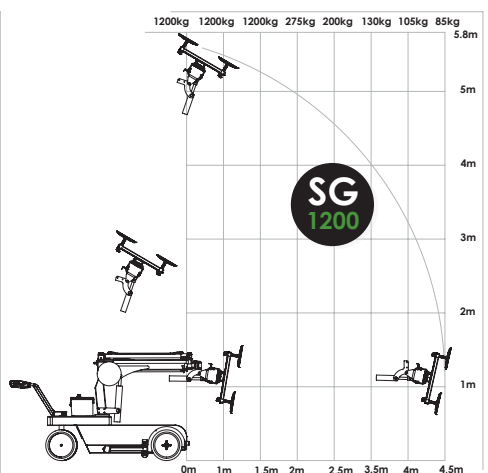

THE AMAZING GLAZING ROBOT

- The best danish product for craftsmen and industry... 

SG
450

SG
650

SG
1200

SG Lift

SG Lift is the only glas robot on the market which can lift up to 5.8 mtr. and extend 3.5 - 4.5 mtr. in front of the wheels.

www.smart-group.dk

Smart Group ApS
Hedelund 22, Glyngøre
DK-7870 Roslev

T: +45 38 42 44 24
M: +45 53 60 23 90

E: je@smart-group.dk
www.smart-group.dk

SmartGroup

Why to choose the SG GLAZING ROBOT:

- Lifting height **5.8 mtr.**
- Extension in front of the wheels **3.5 - 4.5 mtr.** with more lifting capacity.
- Width, between **650 - 690 mm.**
- Potentiometer for regulating working speed.
- Wireless remote for all machines.
- Power assist steering on the SG 1200.
- Powerful front wheel drive.
- Very service friendly - remove the cover and you have access to everything - all machines using the same spare parts.
- All machines made for coarse terrain. Running outdoor as well as indoor.
- Nonwelded for a better environment.